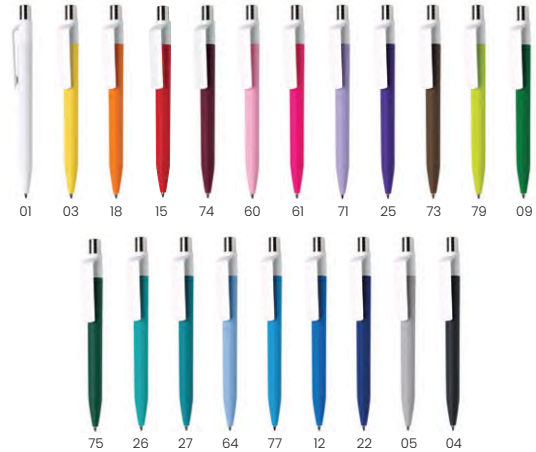

Dot

A pen that reveals its originality in its details.

QUALITY NOT QUANTITY

MAX-DI-GOM-W

Maxema Dot. Retractable with return spring, Made of non-toxic, highly resistant ABS plastic, galvanic process used to chrome ABS push-button, Jumbo refill, Blue Ink (Black optional). **Printing Options :** UV Printing, Screen Printing.

Ethic

Designed to outlast passing fashions, like the message it conveys.

QUALITY NOT QUANTITY

MAX-ET-B

Maxema Ethic. Twist-action, Made of non-toxic, highly resistant ABS plastic, galvanic process used to chrome tip & clip. Glossy textured barrel, Jumbo refill, Blue Ink. **Printing Options :** UV Printing, Screen Printing.