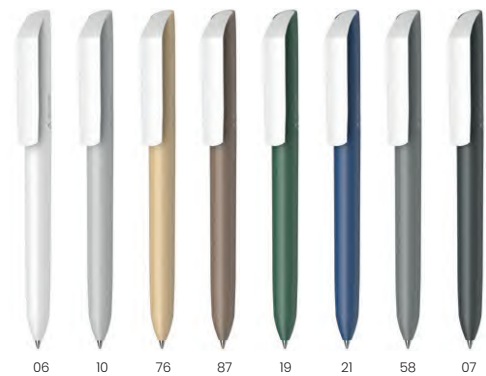

 POST-CONSUMER
RECYCLED PLASTIC

 POST-CONSUMER
RECYCLED PLASTIC

06 10 76 87 19 21 58 07

MAX-IC8-MATT-RE

Maxema Icon Pure - Recycled. Twist-action, Made of non-toxic, highly resistant ABS plastic, Recycled plastic matte textured barrel, Jumbo refill, Blue Ink. **Printing Options:** UV Printing, Screen Printing.