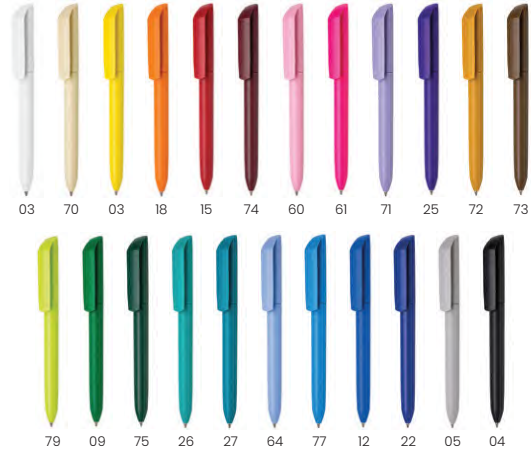

MAX-F2P-MATT

Maxema Flow Pure. Twist-action, Made of non-toxic, highly resistant ABS plastic, Matte textured barrel, Jumbo refill, Blue Ink (Black optional).
Printing Options : UV Printing, Screen Printing.

QUALITY NOT QUANTITY