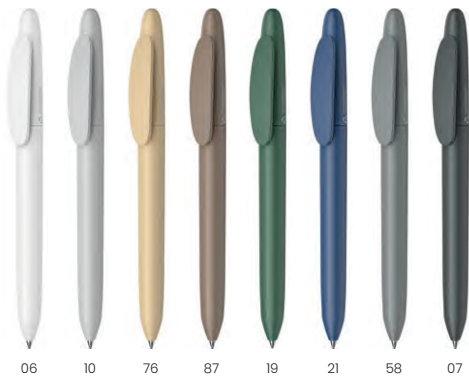

06 10 76 87 19 21 58 07

MAX-IC8-MATT-RE

Maxema Icon Pure - Recycled. Twist-action, Made of non-toxic, highly resistant ABS plastic, Recycled plastic matte textured barrel, Jumbo refill, Blue Ink. **Printing Options:** UV Printing, Screen Printing.