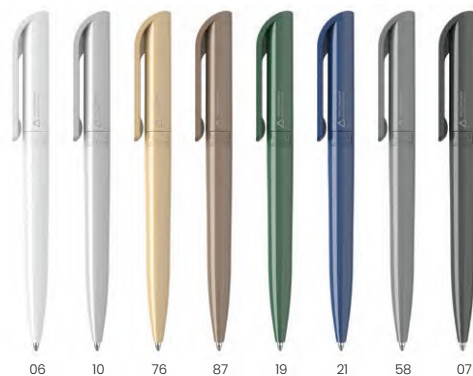

MAX-TA2-C-AB-RE

Maxema - Recycled & Antibacterial. Twist-action, recycled plastic derived from post-consumer products with certified antimicrobial additive, Glossy finish, Jumbo refill, Blue Ink. **Printing Options:** UV Printing, Screen Printing.