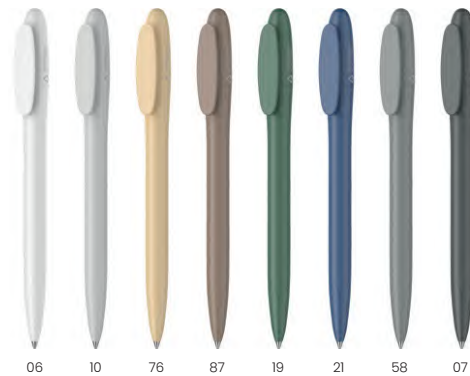

 POST-CONSUMER RECYCLED PLASTIC

 POST-CONSUMER RECYCLED PLASTIC

MAX-DI-MATT-RE

Maxema Dot - Recycled. Twist-action, Made of non-toxic, highly resistant ABS plastic, Recycled plastic matte textured barrel, Jumbo refill, Blue Ink. **Printing Options :** UV Printing, Screen Printing.