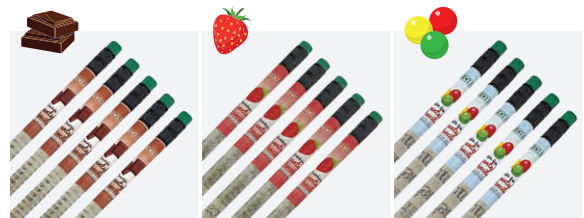

SPS-01

Scented Pencil. Pencil is made from Recycled Papers.

Packing Size : 4 x 19 cm - 1 Pack contains 5 pencil

Printing Options : Screen Printing, UV Printing, Digital Printing Sticker.