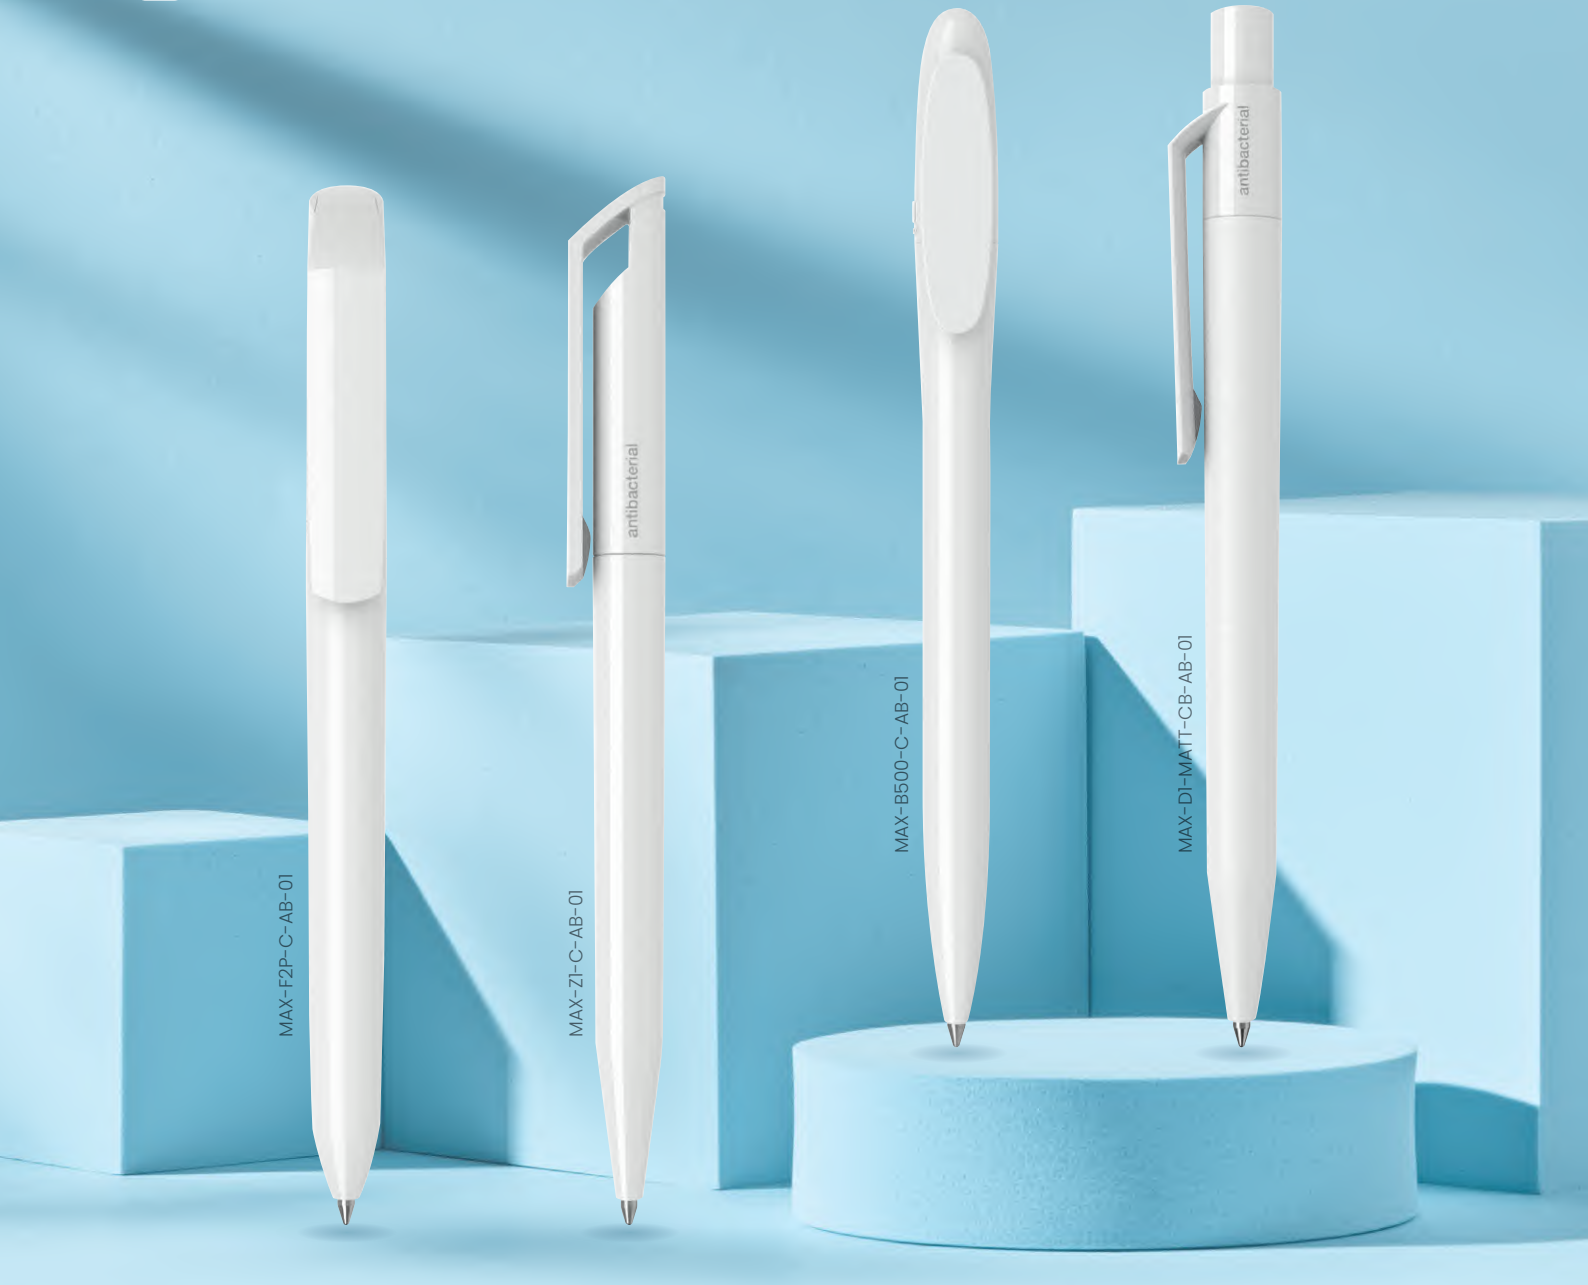

MAX-F2P-C-AB-01

Maxema Flow Pure Antibacterial. Twist-action, Made of non-toxic, highly resistant ABS plastic, Glossy textured barrel, Jumbo refill, Blue Ink. **Printing Options :** UV Printing, Screen Printing.

MAX-B500-C-AB-01

Maxema Bay Antibacterial. Twist-action, Made of non-toxic, highly resistant ABS plastic, Glossy textured barrel, Jumbo refill, Blue Ink. **Printing Options :** UV Printing, Screen Printing.