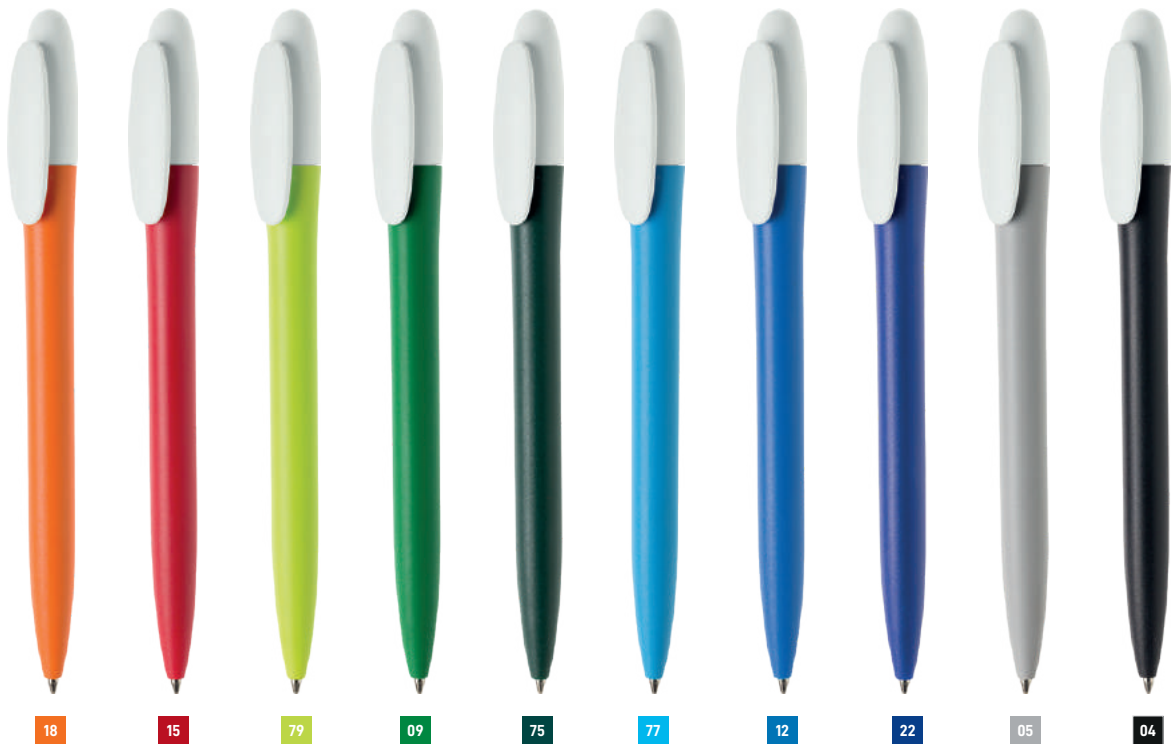

MAX-B500-MATT-CB

Maxema Bay

Twist-action, Made of non-toxic, highly resistant ABS plastic, Matte textured barrel, Jumbo refill, Blue Ink

Printing options : UV Printing, Screen Printing