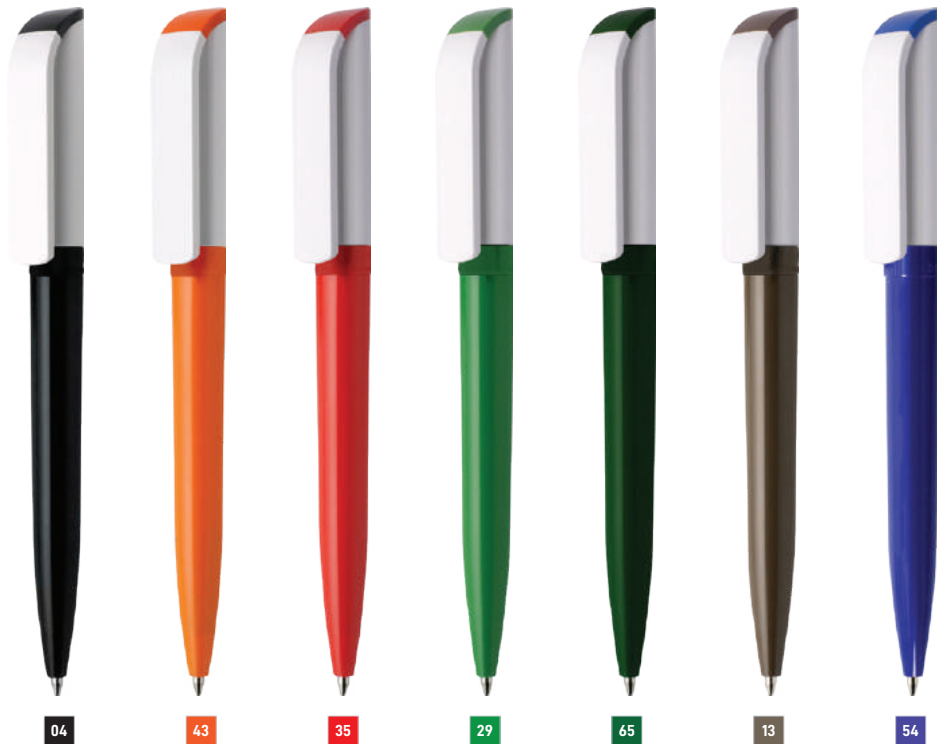

MAX-TA2-CB

Tag Green - Antibacterial

Twist-action, Made of non-toxic, highly resistant ABS plastic
Antibacterial plastic glossy barrel, X20 refill, Blue Ink

Printing options : UV Printing, Screen Printing

POST-CONSUMER
RECYCLED PLASTIC