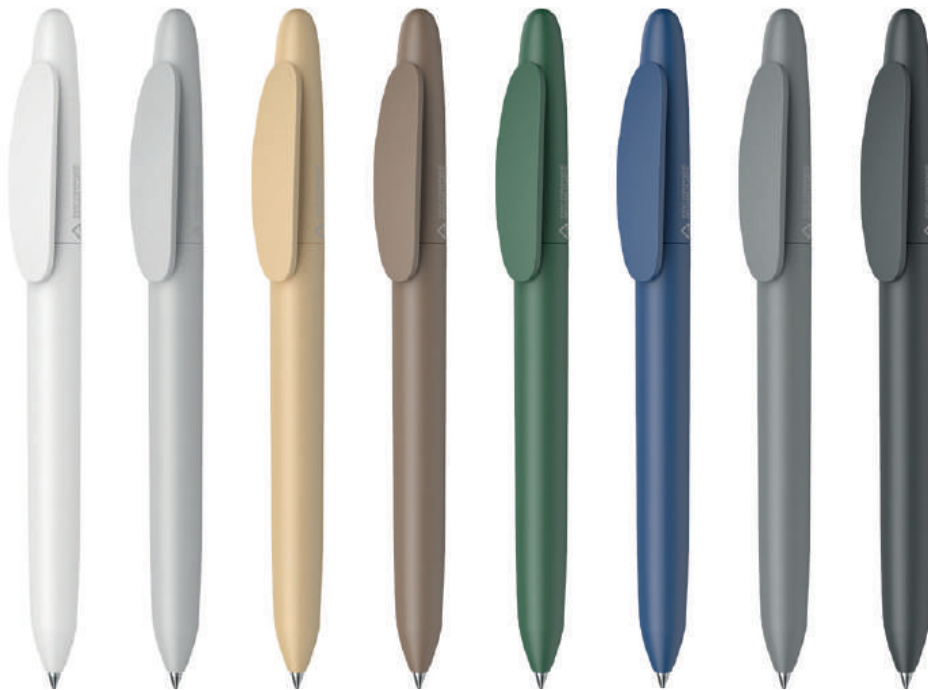

MAX-IC8-MATT-RE

Maxema Icon Pure - Recycled

Twist-action, Made of non-toxic, highly resistant ABS plastic
Recycled plastic matte textured barrel, Jumbo refill, Blue Ink

Printing options : UV Printing, Screen Printing

POST-CONSUMER
RECYCLED PLASTIC